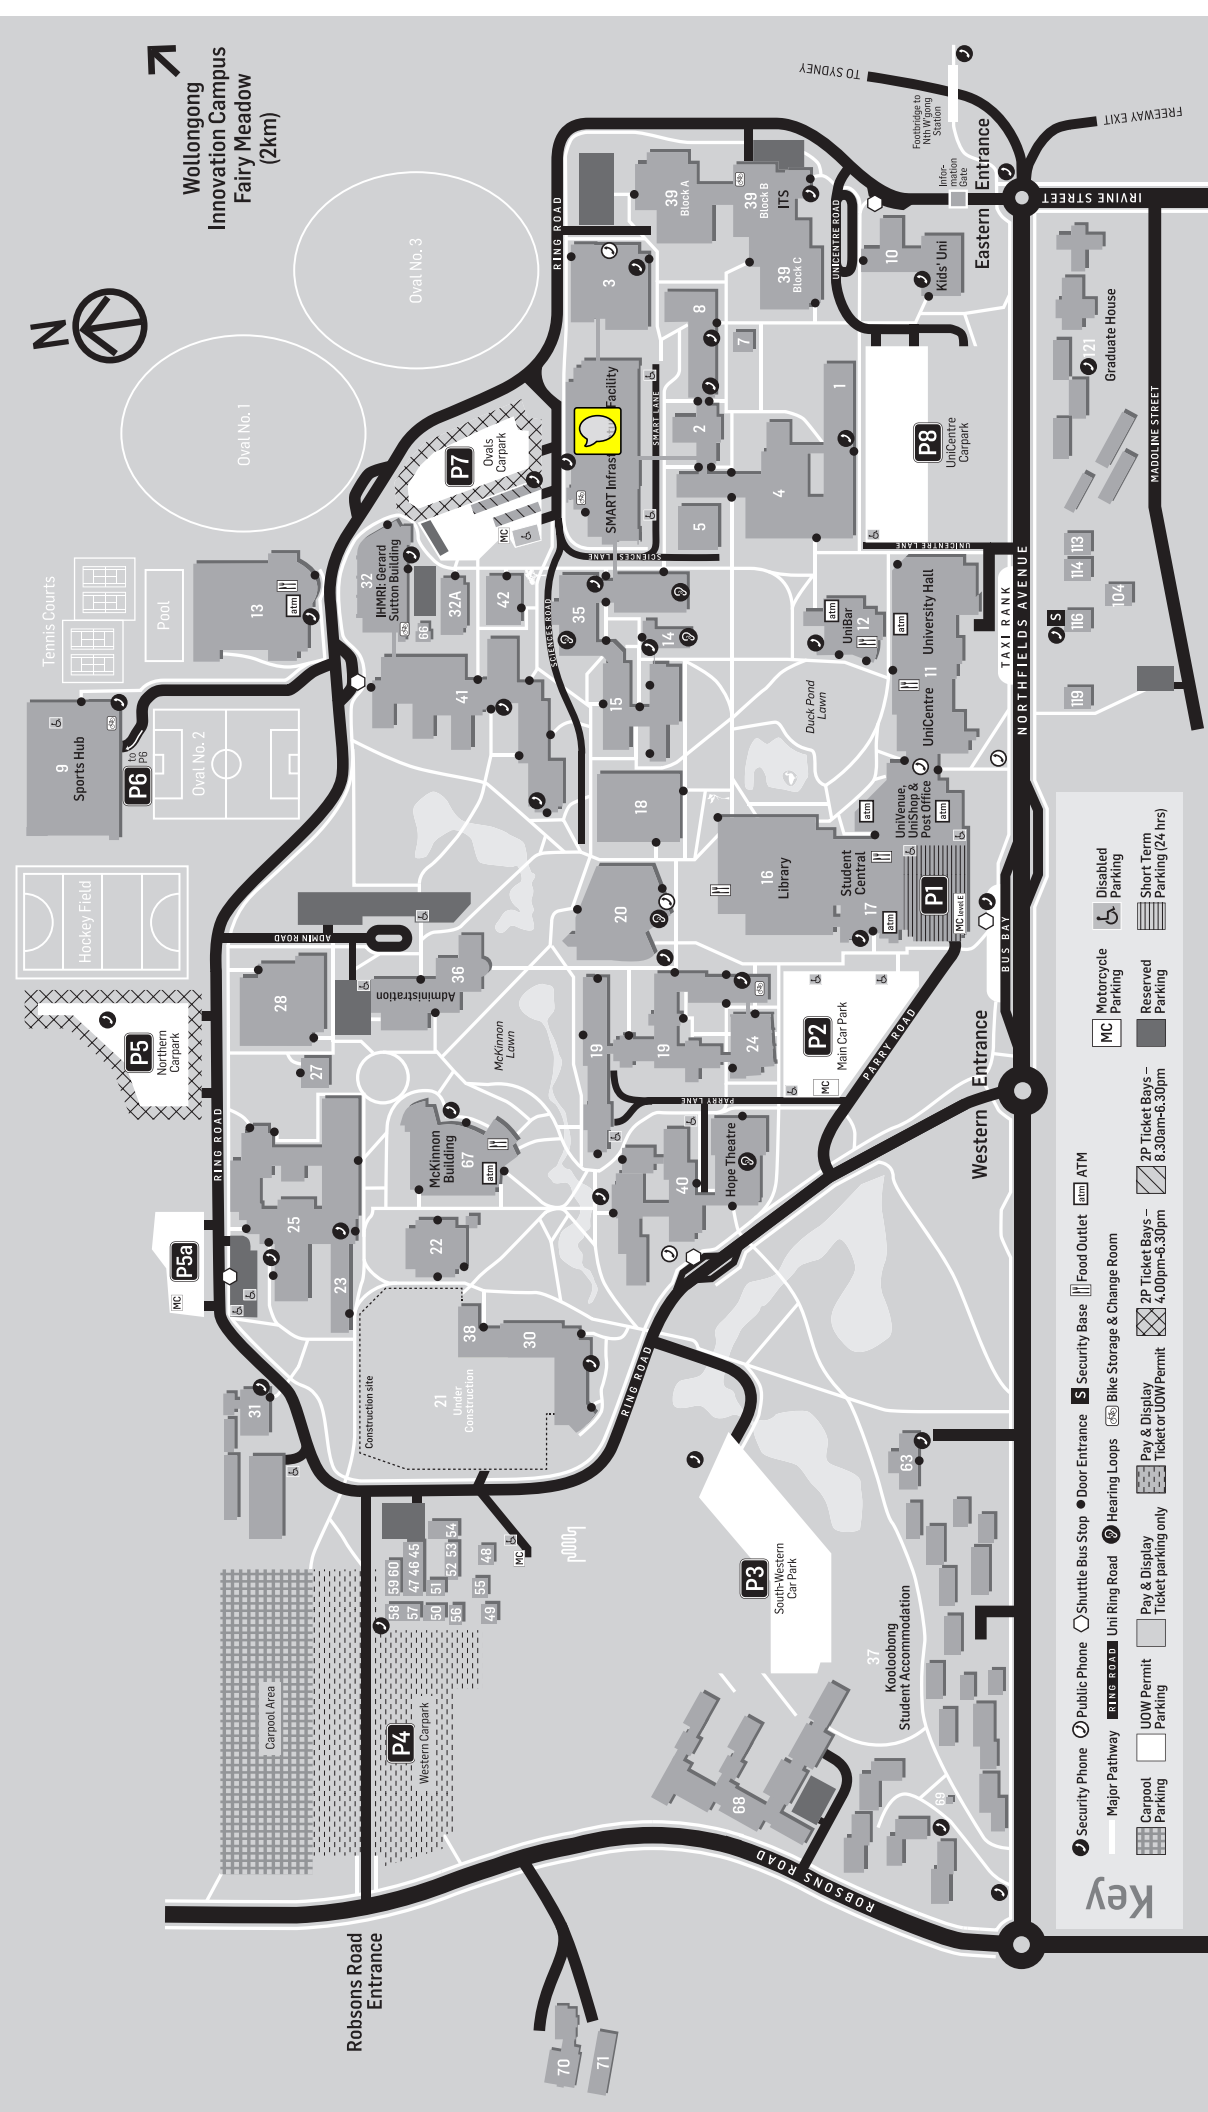

A B C D E F G H I J K

1 2 3 4 5 6 7 8 9 10

Wollongong
Innovation Campus
Fairy Meadow
(2km)

Key

- Security Phone
- Public Phone
- Shuttle Bus Stop
- Door Entrance
- Security Base
- Food Outlet
- ATM
- Major Pathway
- Uni Ring Road
- Hearing Loops
- Pay & Display
- UOW Permit
- Carpool Parking
- UOW Permit
- Pay & Display
- Ticket parking only
- Motorcycle Parking
- Disabled Parking
- Reserved Parking
- Short Term Parking (24 hrs)
- Motorcycle Parking
- Reserved Parking
- Short Term Parking (24 hrs)
- PP Ticket Bays - 4.00pm-6.30pm
- PP Ticket Bays - 6.30am-6.30pm

Robsons Road Entrance

Western Entrance

Eastern Entrance

Robsons Road

Parramatta Road

Northfields Avenue

Bus Bay

Taxi Rank

Irving Street

Freeway Exit

To Sydney

Robsons Road

Robsons Road

Robsons Road

Robsons Road

Robsons Road